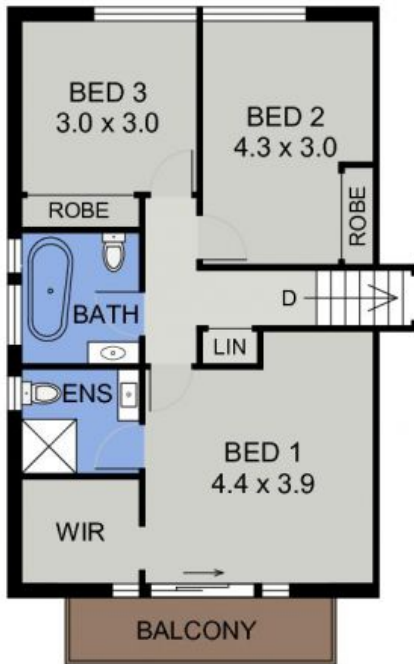

LOWER FLOOR PLAN
(135 sq m Approx)

UPPER FLOOR PLAN
(66 sq m Approx)

STORAGE
UNDER LIVING

25 COORELLA CIRCUIT
PORT MACQUARIE