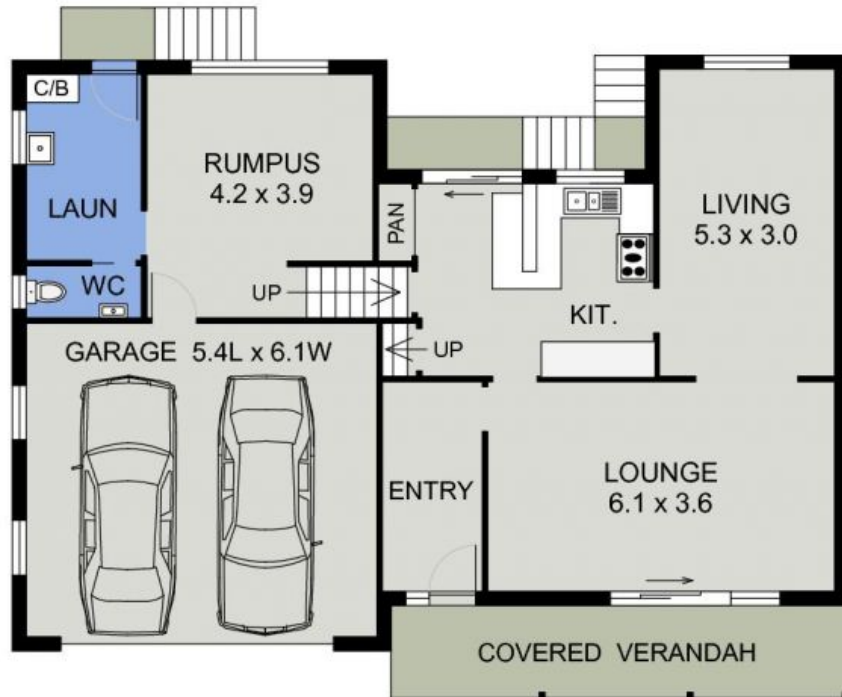

LOWER FLOOR PLAN
(135 sq m Approx)

UPPER FLOOR PLAN
(66 sq m Approx)

STORAGE
UNDER LIVING

25 COORELLA CIRCUIT
PORT MACQUARIE