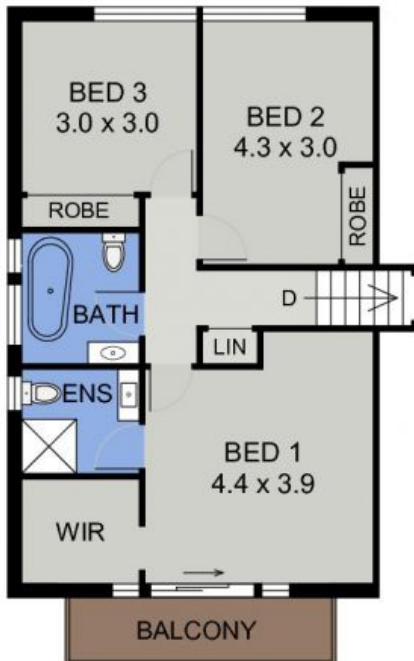

LOWER FLOOR PLAN  
( 135 sq m Approx )

UPPER FLOOR PLAN  
( 66 sq m Approx )

STORAGE  
UNDER LIVING

25 COORELLA CIRCUIT  
PORT MACQUARIE