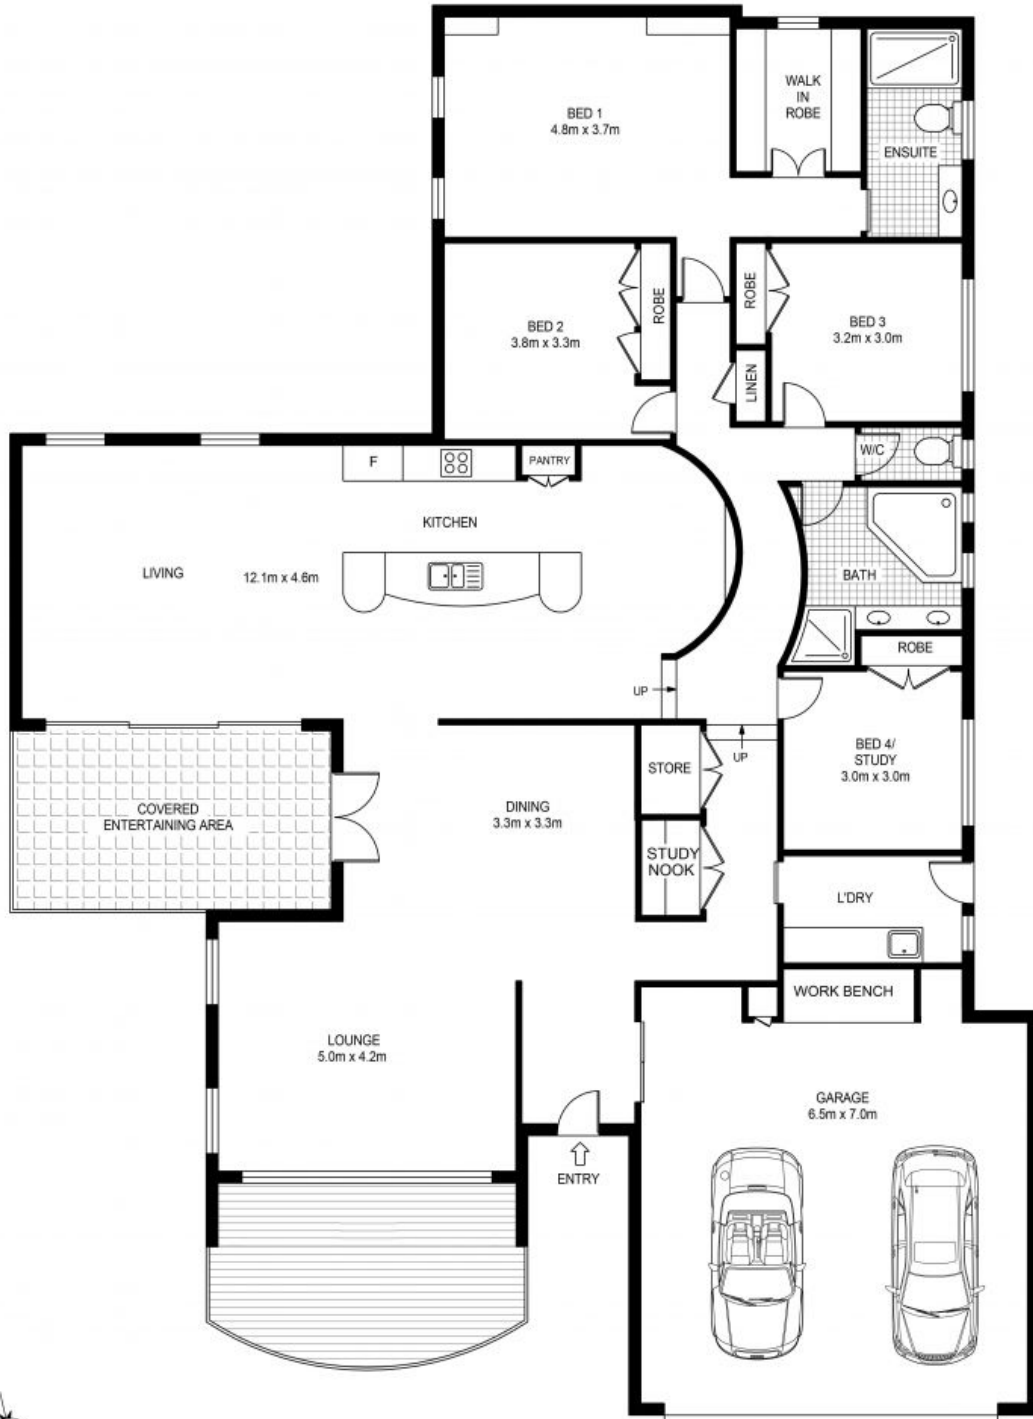

GROUND FLOOR PLAN

3 CHRYSOBERYL COURT, PORT MACQUARIE