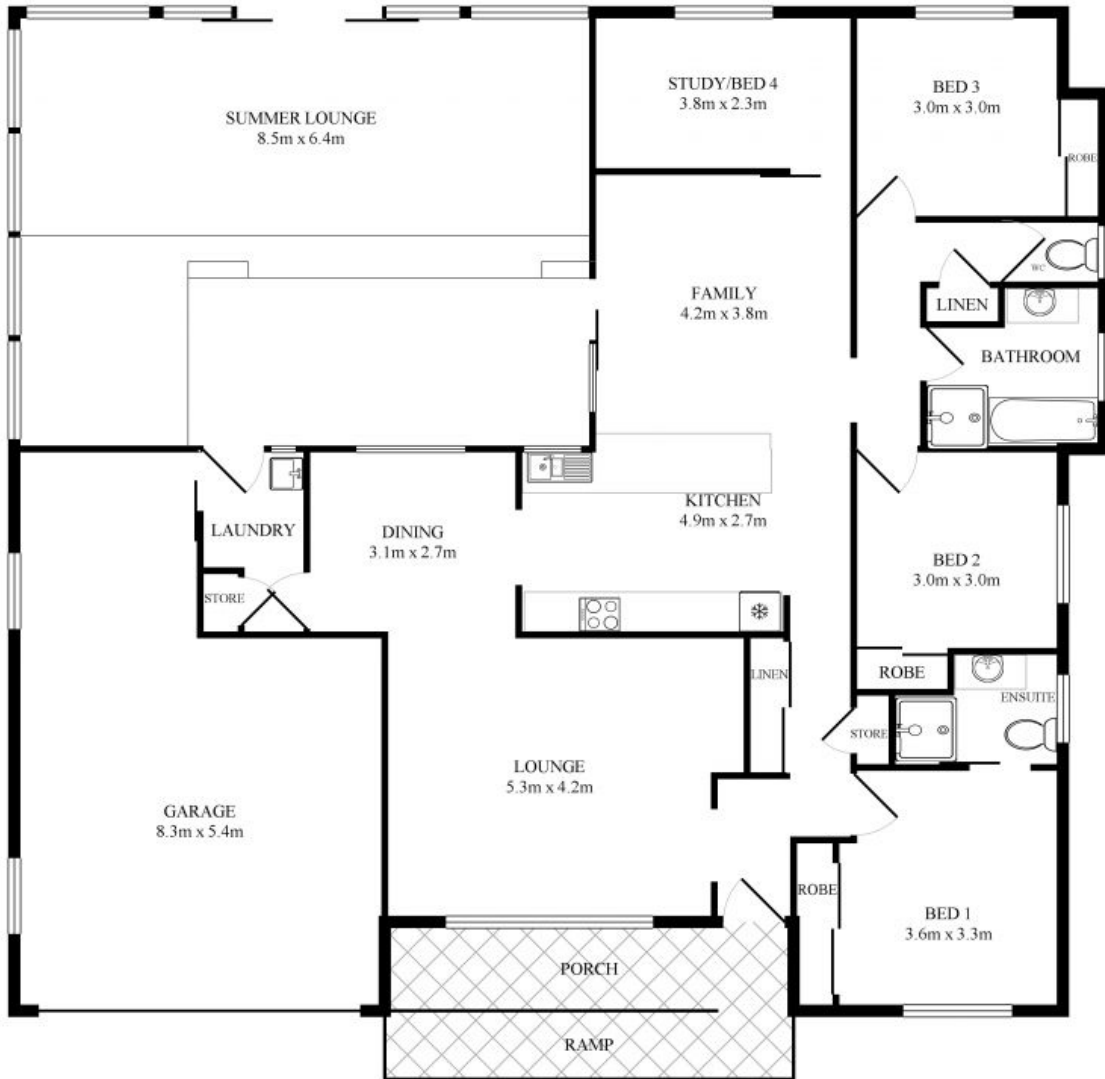

8 Resolution Place Lake Cathie, NSW

FAMILY HOME IN LAKE CATHIE!

Price: \$455 per week

TOTAL APPROX. FLOOR AREA 219.5 SQ.M. (2362 SQ.FT.)
This plan is for illustrative purposes only and dimensions are approximate.