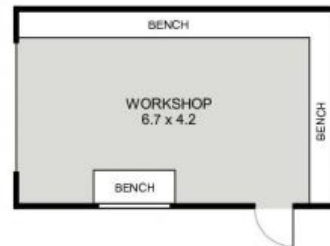

There is a formal lounge and formal dining but currently being used as a study which is highly functional and could be purposefully utilized depending on your preference.

Price: \$719,000

Council Rates: \$2,500.00/year (approx)