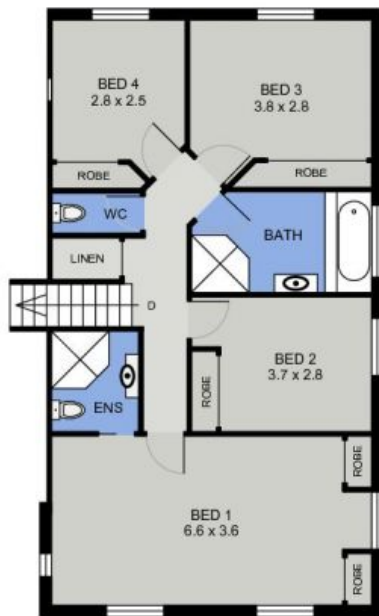

24 Waterford Terrace Port Macquarie, NSW

5

3

3

Crestwood Classic - Stunning Five Bedroom Family Home!

Inside you will be impressed by the attention to detail. Rich hardwood timber floors are a feature throughout this three level, five bedroom family classic.

There is a formal lounge and formal dining but currently being used as a study which is highly functional and could be purposefully utilized depending on your preference.

Price: \$719,000

Council Rates: \$2,500.00/year (approx)