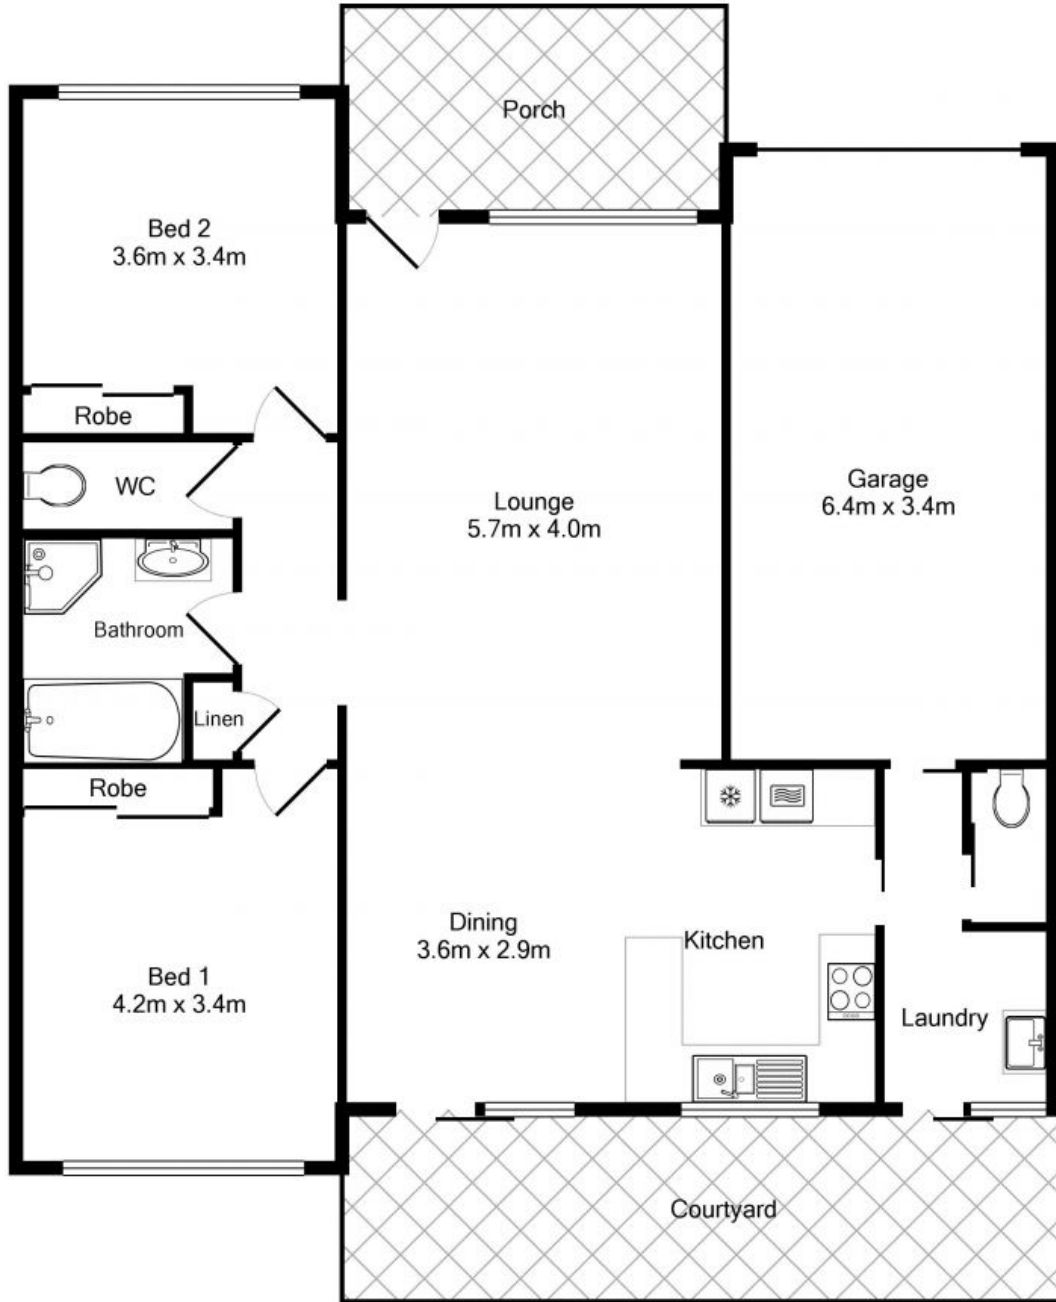

5/42 Koel Crescent Port Macquarie, NSW

PRIVATE, QUIET, & STYLISH EASYCARE LIVING!

Price: \$365 per week

This plan is for illustrative purposes only and dimensions are approximate.

5/42 Koel St, Port Macquarie