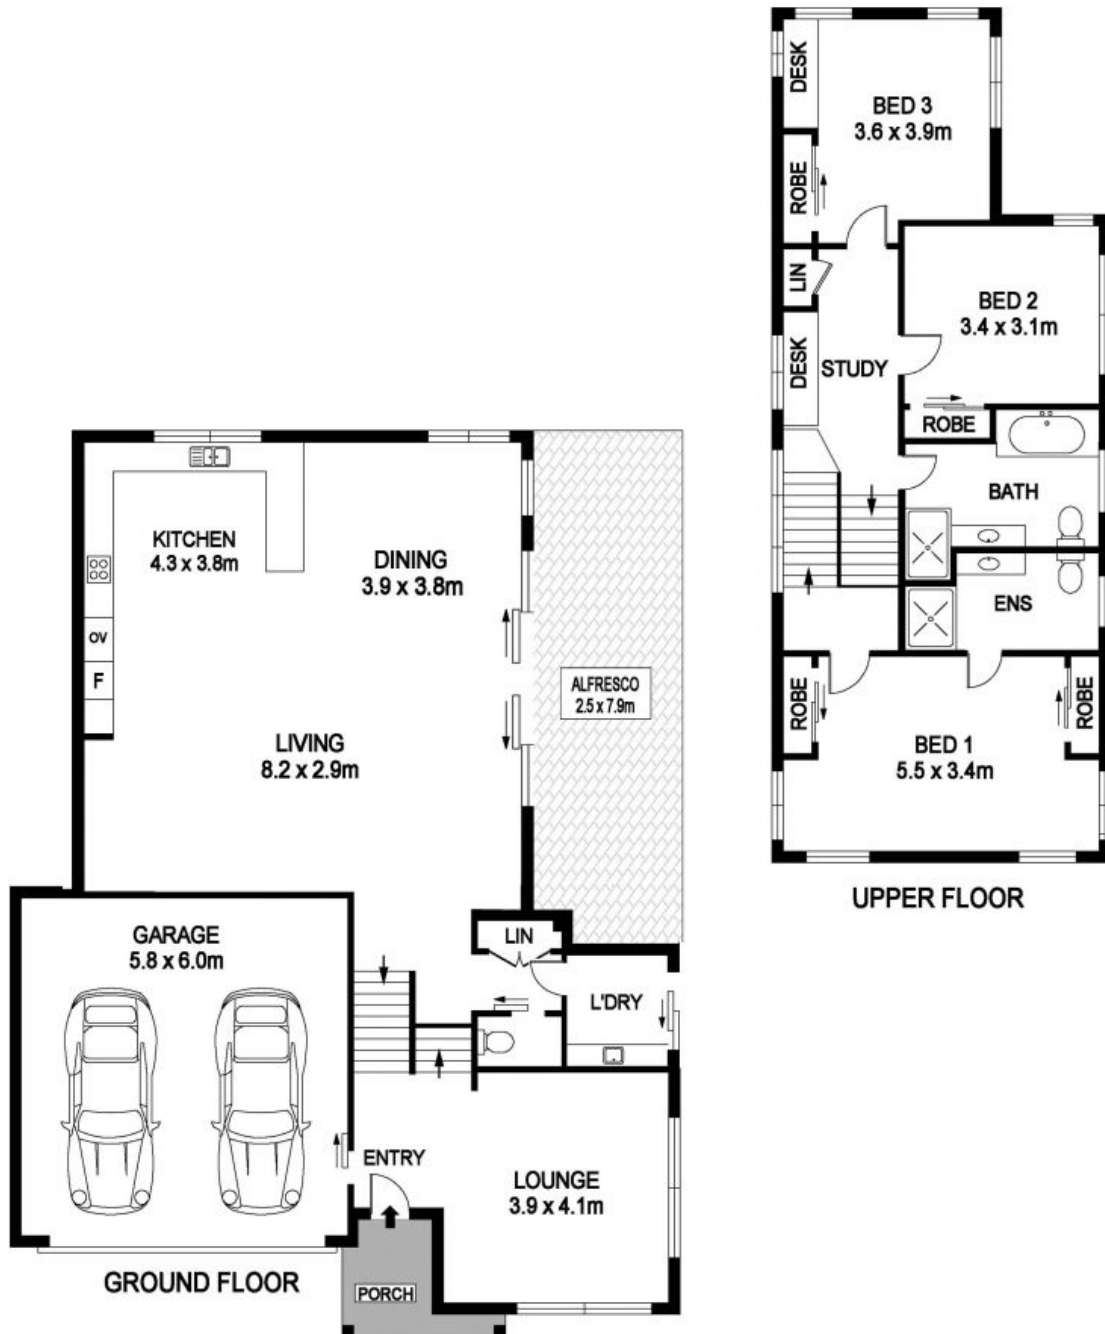

1A Roma Terrace Port Macquarie, NSW

 3

 2

 2

THIS IS THE LIFE!

Price: \$565 per week

1A Roma Terrace, Port Macquarie

DISCLAIMER

PLANS SHOWN ARE FOR MARKETING PURPOSES ONLY, ALL DIMENSIONS ARE APPROXIMATE AND NOT TO SCALE. THEY ARE SUBJECT TO ERRORS AND INACCURACIES AND NO LIABILITY WILL BE ACCEPTED. INTERESTED PARTIES SHOULD MAKE THEIR OWN INQUIRES.