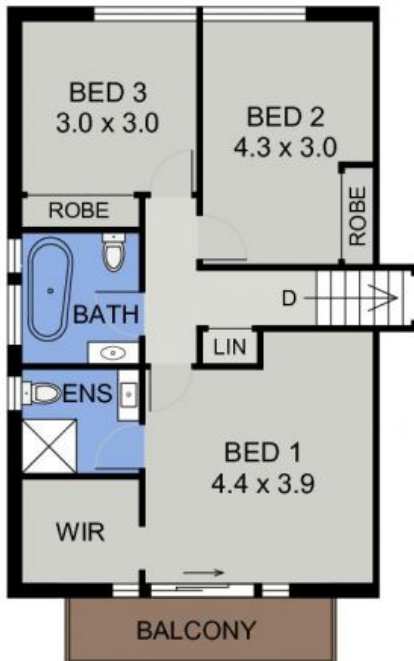

LOWER FLOOR PLAN
(135 sq m Approx)

UPPER FLOOR PLAN
(66 sq m Approx)

STORAGE
UNDER LIVING

25 COORELLA CIRCUIT
PORT MACQUARIE