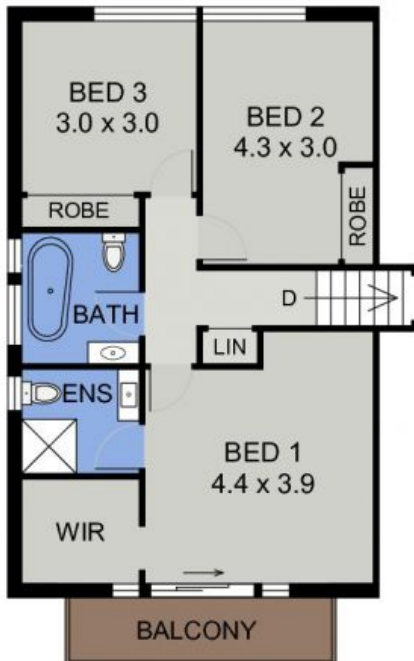

25 Coorella Circuit Port Macquarie, NSW

 3

 2

 2

Your Sanctuary In Shelly Beach!

Price: \$500 per week

LOWER FLOOR PLAN
(135 sq m Approx)

UPPER FLOOR PLAN
(66 sq m Approx)