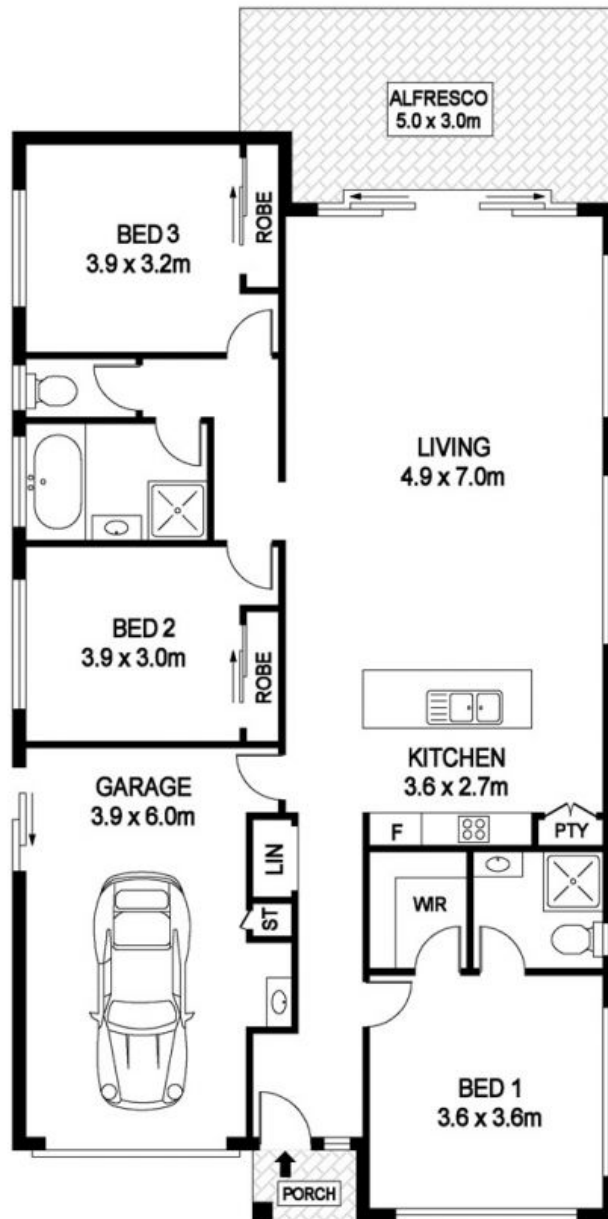

17B Kara Close Lake Cathie, NSW

 3

 2

 1

SUPER MODERN IN LAKE CATHIE!

Price: \$420 per week

17B Kara Cl, Lake Cathie

INTERNAL : 134.6m²
ALFRESCO : 15.0m²

DISCLAIMER

PLANS SHOWN ARE FOR MARKETING PURPOSES ONLY, ALL DIMENSIONS ARE APPROXIMATE AND NOT TO SCALE. THEY ARE SUBJECT TO ERRORS AND INACCURACIES AND NO LIABILITY WILL BE ACCEPTED. INTERESTED PARTIES SHOULD MAKE THEIR OWN INQUIRES.