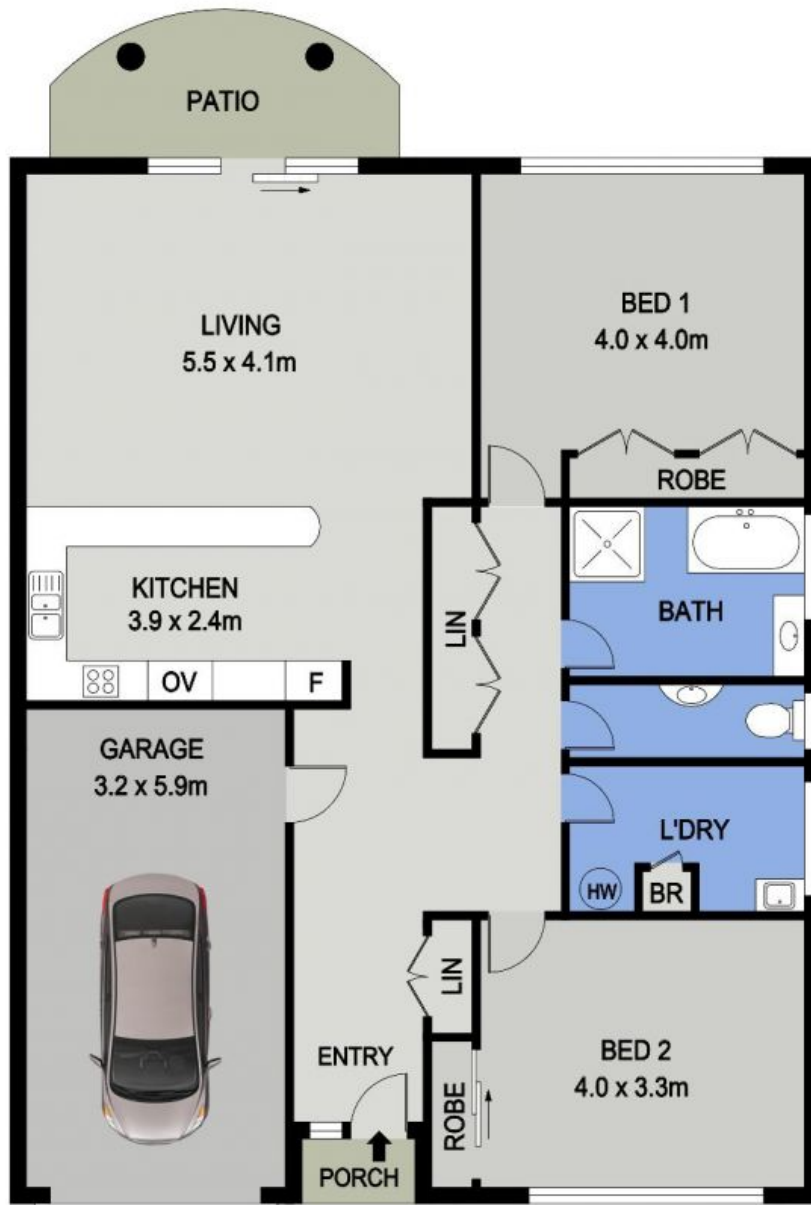

7/2 Highfields Circuit Port Macquarie, NSW

Enjoy a lifestyle of maximum comfort,  
minimal maintenance and utmost  
convenience

Price: \$420 per week

FLOOR PLAN  
(126 sq m Approx)

7/2 HIGHFIELDS CCT  
PORT MACQUARIE