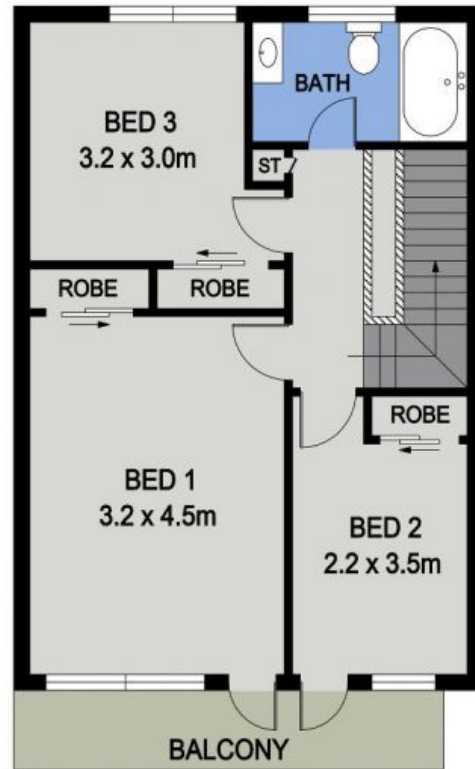

20/21 Park Street Port Macquarie, NSW

 3

 1

 1

WATER VIEWS & IN TOWN LOCATION... YOU WILL LOVE THIS TOWNHOUSE!

Sorry, no pets.

Price: \$430 per week

LOWER PLAN
(45.1 sq m Approx)

UPPER PLAN
(45.1sq m Approx)

20/21 PARK ST
PORT MACQUARIE