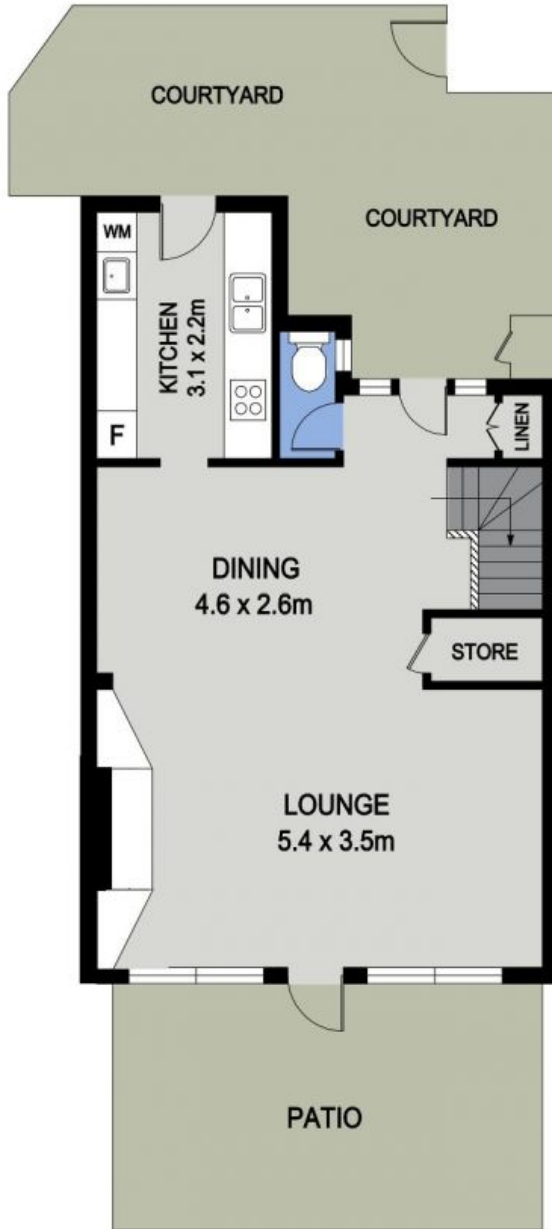

20/21 Park Street Port Macquarie, NSW

 3

 1

 1

WATER VIEWS & IN TOWN LOCATION... YOU WILL LOVE THIS TOWNHOUSE!

Sorry, no pets.

Price: \$430 per week

LOWER PLAN
(45.1 sq m Approx)

UPPER PLAN
(45.1sq m Approx)

20/21 PARK ST
PORT MACQUARIE