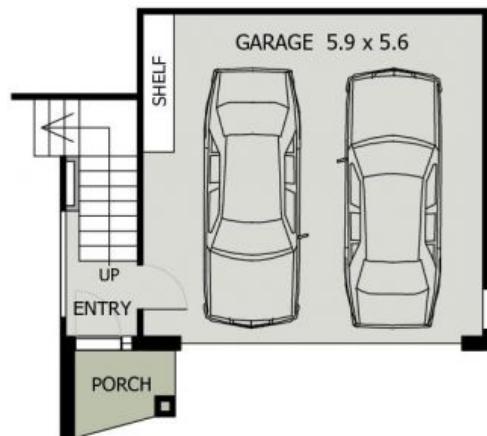

MAIN FLOOR PLAN
(156 sq m Approx)

LOWER FLOOR PLAN
(41 sq m Approx)

4 THE GROVE
PORT MACQUARIE