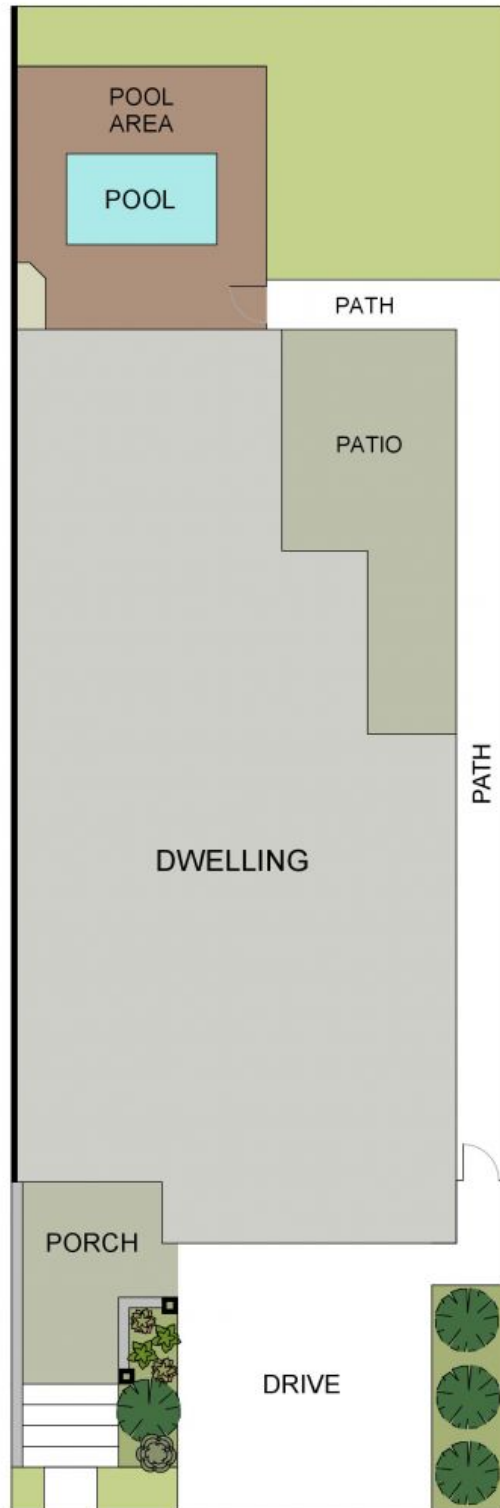

The tri-level home offers excellent separation between living and accommodation - the open plan family room incorporates living, dining and kitchen oriented to capture an amazing golf course outlook. Coved ceilings add to a sense of spaciousness enhanced by tall windows to frame the view.

Interiors open onto the expansive covered outdoor entertaining patio equipped with privacy screens and blinds creating an extension of living.

The master suite with ensuite, walk-in robe and its own balcony is removed from three other bedrooms, two with built-ins and a fourth with balcony access creating an optional livin...

**Price:** Offers Welcome Prior - Auction

**Council Rates:** \$3,400.00/year (approx)

**Michelle Percival**

0404 466 500

**Glenn Scott**

0417 019 756

**SITE PLAN**  
(380.9 sq m  
Approx) Scale -  
1:130

**27A RUBY CIRCUIT  
PORT MACQUARIE**

**LOWER FLOOR PLAN**  
(170 sq m Approx)  
Scale - 1:110

**UPPER FLOOR PLAN**  
(111 sq m Approx)

27A RUBY CIRCUIT  
PORT MACQUARIE