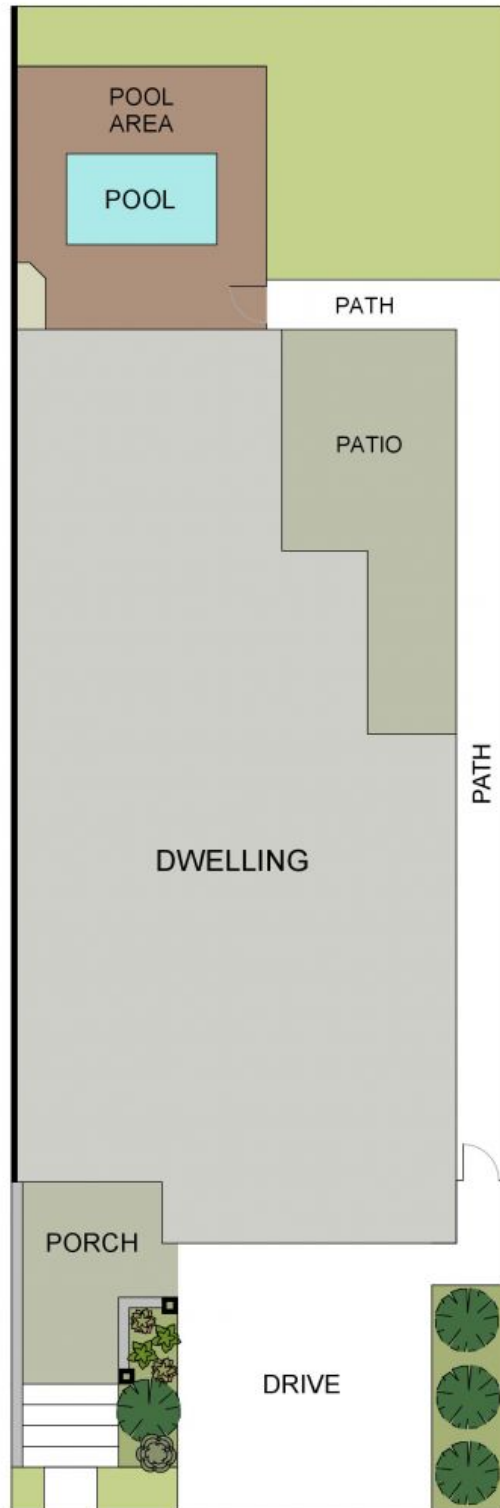

The tri-level home offers excellent separation between living and accommodation - the open plan family room incorporates living, dining and kitchen oriented to capture an amazing golf course outlook. Coved ceilings add to a sense of spaciousness enhanced by tall windows to frame the view.

Interiors open onto the expansive covered outdoor entertaining patio equipped with privacy screens and blinds creating an extension of living.

The master suite with ensuite, walk-in robe and its own balcony is removed from three other bedrooms, two with built-ins and a fourth with balcony access creating an optional livin...

**Price:** \$980 per week

**Michael Percival**

0404466501

**Yolanda Tobin**

0418 143 611

**SITE PLAN**  
(380.9 sq m  
Approx) Scale -  
1:130

**27A RUBY CIRCUIT  
PORT MACQUARIE**

**LOWER FLOOR PLAN**  
(170 sq m Approx)  
Scale - 1:110

**UPPER FLOOR PLAN**  
(111 sq m Approx)

27A RUBY CIRCUIT  
PORT MACQUARIE