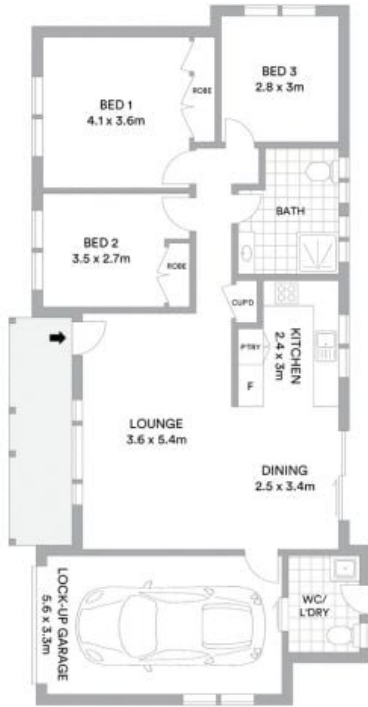

51 Greenmeadows Drive Port Macquarie, NSW

 3

 1

 1

Central, Level & Well Designed

A pet may be considered upon application.

Price: \$550 per week

Internal 106sqm
External 201sqm
Land 319sqm