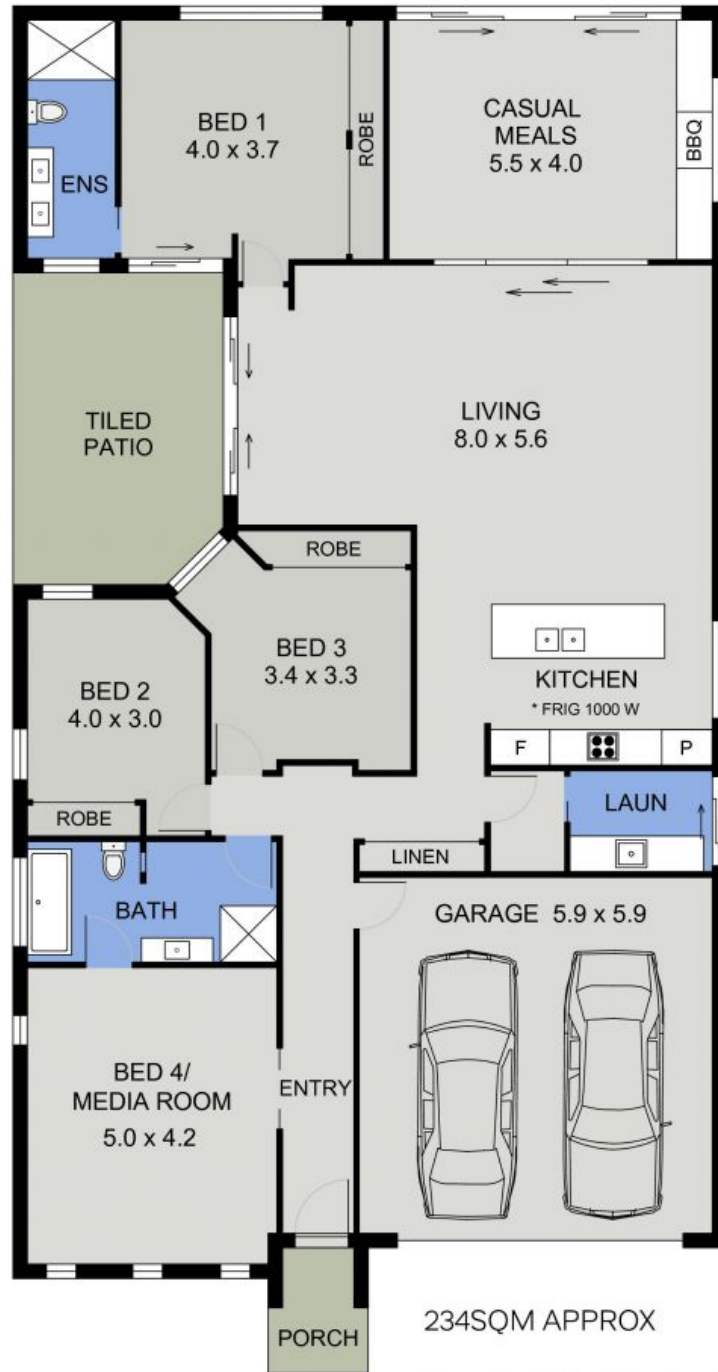

22 HARBOURSIDE CRESCENT
PORT MACQUARIE