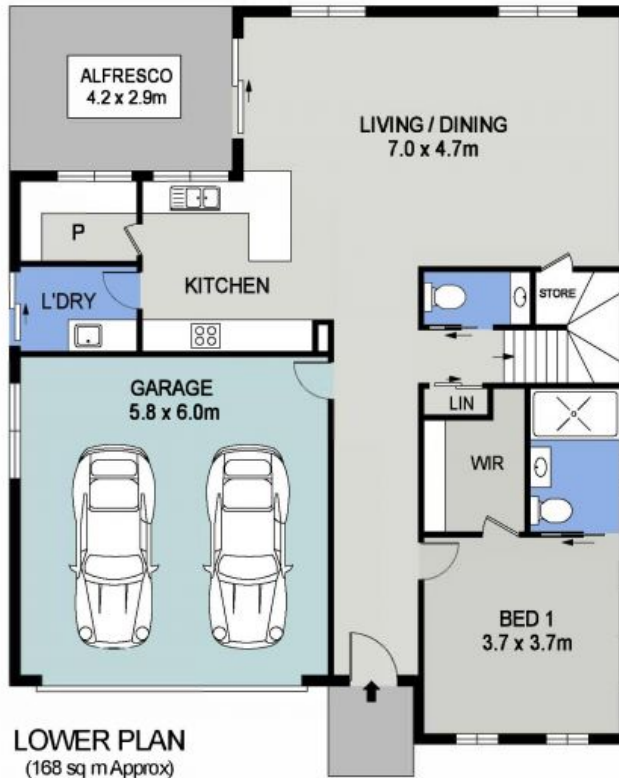

2/91 The Ruins Way Port Macquarie, NSW

4

2

2

Brand New Home in Exclusive Gated Sanctuary

Nestled within an exclusive gated community, this sanctuary is a haven of space and privacy, while catering to the lifestyle needs of the modern family. Brand new and offering broad appeal to the professional couple, young family, investor or downsizer; don't miss the opportunity to be the first owner of this exceptional home.

Price:
Inspect:

Contact Agent
Saturday, 4th May 2024 3:00 - 5:00

Corrine Cunningham **Tyson Cunningham**

0409 468 773

0481 123 047

UPPER PLAN
(60 sq m Approx)

LOWER PLAN
(168 sq m Approx)

2/91 THE RUINS WAY
PORT MACQUARIE