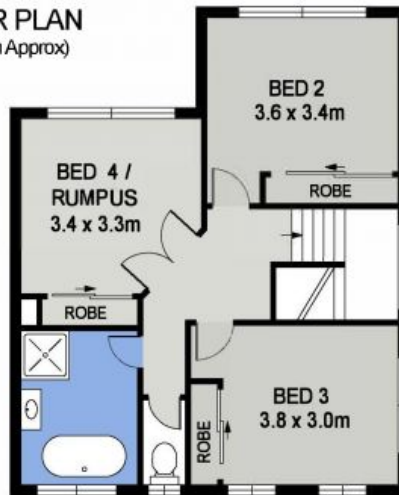

2/91 The Ruins Way Port Macquarie, NSW

4

2

2

Brand New Home in Exclusive Gated Sanctuary

Nestled within an exclusive gated community, this sanctuary is a haven of space and privacy, while catering to the lifestyle needs of the modern family. Brand new and offering broad appeal to the professional couple, young family, investor or downsizer; don't miss the opportunity to be the first owner of this exceptional home.

Price:
Inspect:

Contact Agent
Saturday, 4th May 2024 3:00 - 5:00

Corrine Cunningham **Tyson Cunningham**

0409 468 773

0481 123 047

UPPER PLAN
(60 sq m Approx)

LOWER PLAN
(168 sq m Approx)

2/91 THE RUINS WAY
PORT MACQUARIE