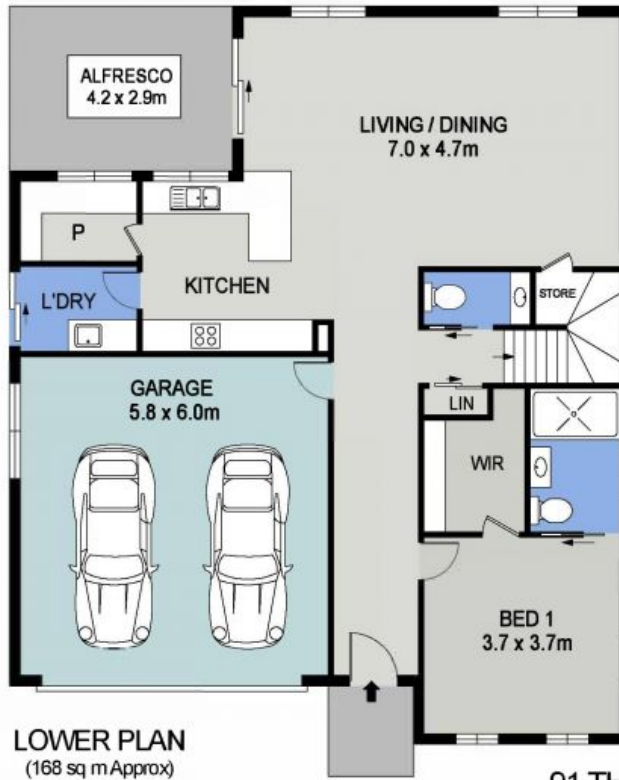

Corrine Cunningham **Tyson Cunningham**

0409 468 773

0481 123 047

UPPER PLAN
(60 sq m Approx)

LOWER PLAN
(168 sq m Approx)

91 THE RUINS WAY
PORT MACQUARIE
HOUSES 3, 4, 6, 11, 13, 14, 15, 16

UPPER PLAN
(60 sq m Approx)

LOWER PLAN
(168 sq m Approx)

91 THE RUINS WAY
PORT MACQUARIE
HOUSES 1, 5, 7, 8, 10, 12