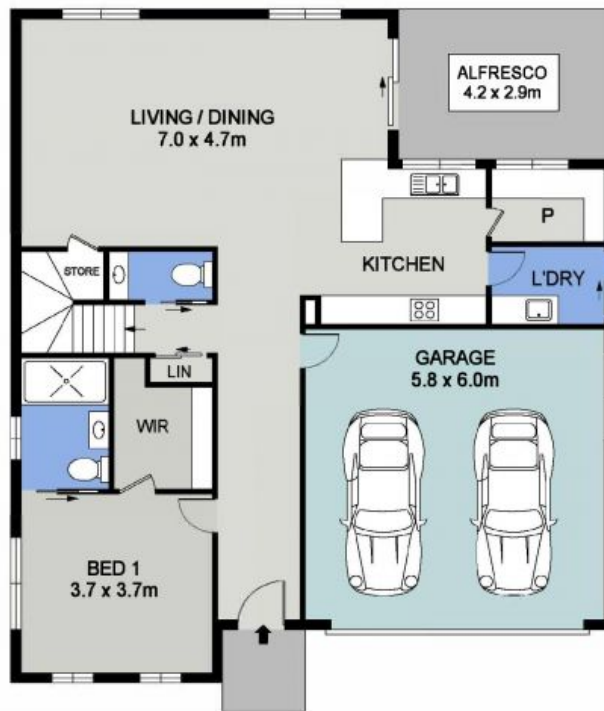

Corrine Cunningham **Tyson Cunningham**

0409 468 773

0481 123 047

UPPER PLAN
(60 sq m Approx)

LOWER PLAN
(168 sq m Approx)

91 THE RUINS WAY
PORT MACQUARIE
HOUSES 3, 4, 6, 11, 13, 14, 15, 16

UPPER PLAN
(60 sq m Approx)

LOWER PLAN
(168 sq m Approx)

91 THE RUINS WAY
PORT MACQUARIE
HOUSES 1, 5, 7, 8, 10, 12