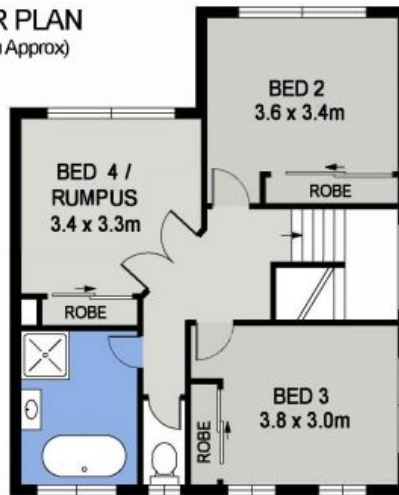

Corrine Cunningham **Tyson Cunningham**

0409 468 773

0481 123 047

UPPER PLAN
(60 sq m Approx)

LOWER PLAN
(168 sq m Approx)

91 THE RUINS WAY
PORT MACQUARIE
HOUSES 3, 4, 6, 11, 13, 14, 15, 16

UPPER PLAN
(60 sq m Approx)

LOWER PLAN
(168 sq m Approx)

91 THE RUINS WAY
PORT MACQUARIE
HOUSES 1, 5, 7, 8, 10, 12