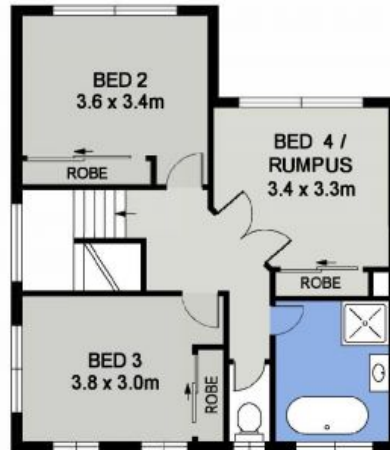

Corrine Cunningham **Tyson Cunningham**

0409 468 773

0481 123 047

UPPER PLAN
(60 sq m Approx)

LOWER PLAN
(168 sq m Approx)

91 THE RUINS WAY
PORT MACQUARIE
HOUSES 3, 4, 6, 11, 13, 14, 15, 16

UPPER PLAN
(60 sq m Approx)

LOWER PLAN
(168 sq m Approx)

91 THE RUINS WAY
PORT MACQUARIE
HOUSES 1, 5, 7, 8, 10, 12