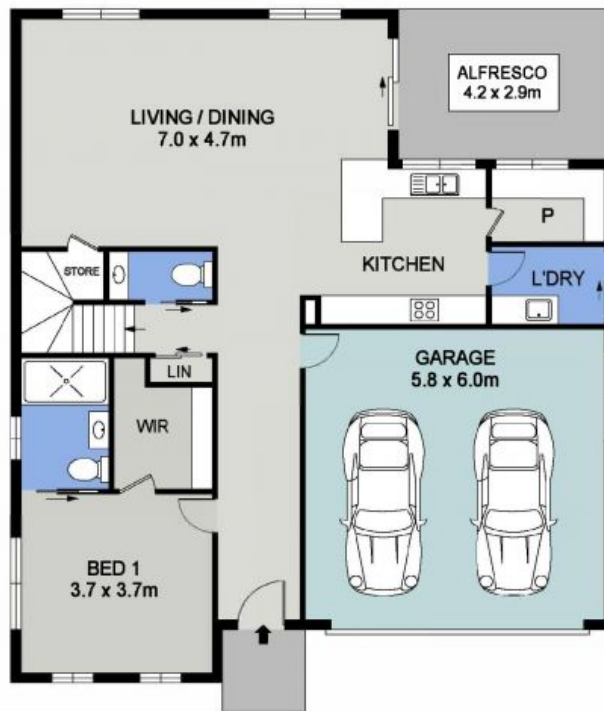

**Corrine Cunningham** **Tyson Cunningham**

0409 468 773

0481 123 047

**UPPER PLAN**  
(60 sq m Approx)

**LOWER PLAN**  
(168 sq m Approx)

**91 THE RUINS WAY**  
**PORT MACQUARIE**  
HOUSES 3, 4, 6, 11, 13, 14, 15, 16

**UPPER PLAN**  
(60 sq m Approx)

**LOWER PLAN**  
(168 sq m Approx)

**91 THE RUINS WAY**  
**PORT MACQUARIE**  
HOUSES 1, 5, 7, 8, 10, 12