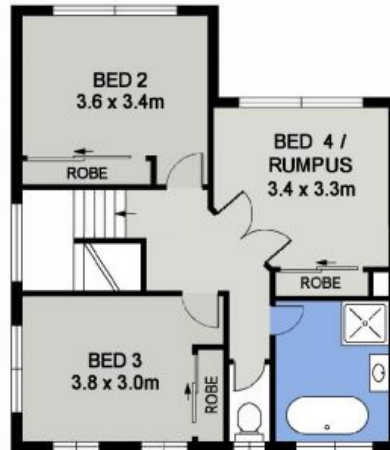

**Corrine Cunningham** **Tyson Cunningham**

0409 468 773

0481 123 047

**UPPER PLAN**  
(60 sq m Approx)

**LOWER PLAN**  
(168 sq m Approx)

**91 THE RUINS WAY**  
**PORT MACQUARIE**  
HOUSES 3, 4, 6, 11, 13, 14, 15, 16

**UPPER PLAN**  
(60 sq m Approx)

**LOWER PLAN**  
(168 sq m Approx)

**91 THE RUINS WAY**  
**PORT MACQUARIE**  
HOUSES 1, 5, 7, 8, 10, 12