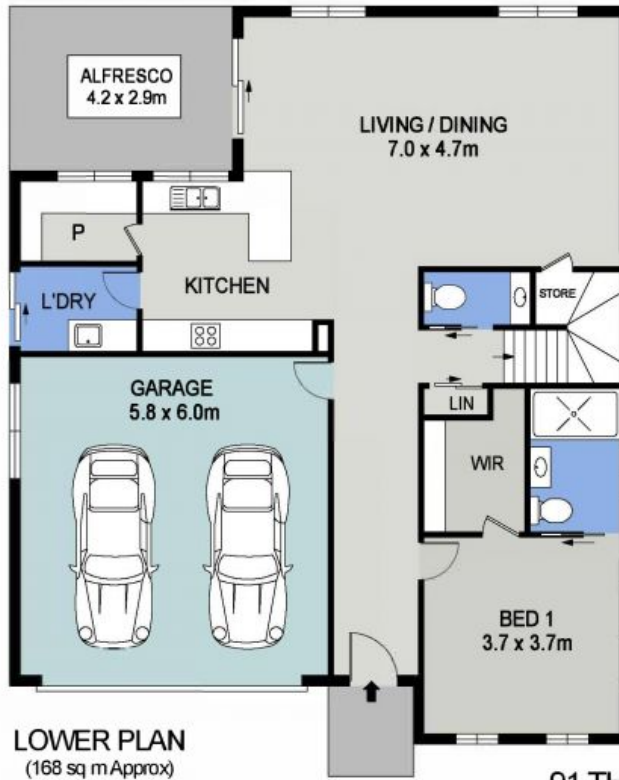

**Corrine Cunningham** **Tyson Cunningham**

0409 468 773

0481 123 047

**UPPER PLAN**  
(60 sq m Approx)

**LOWER PLAN**  
(168 sq m Approx)

**91 THE RUINS WAY**  
**PORT MACQUARIE**  
HOUSES 3, 4, 6, 11, 13, 14, 15, 16

**UPPER PLAN**  
(60 sq m Approx)

**LOWER PLAN**  
(168 sq m Approx)

**91 THE RUINS WAY**  
**PORT MACQUARIE**  
HOUSES 1, 5, 7, 8, 10, 12