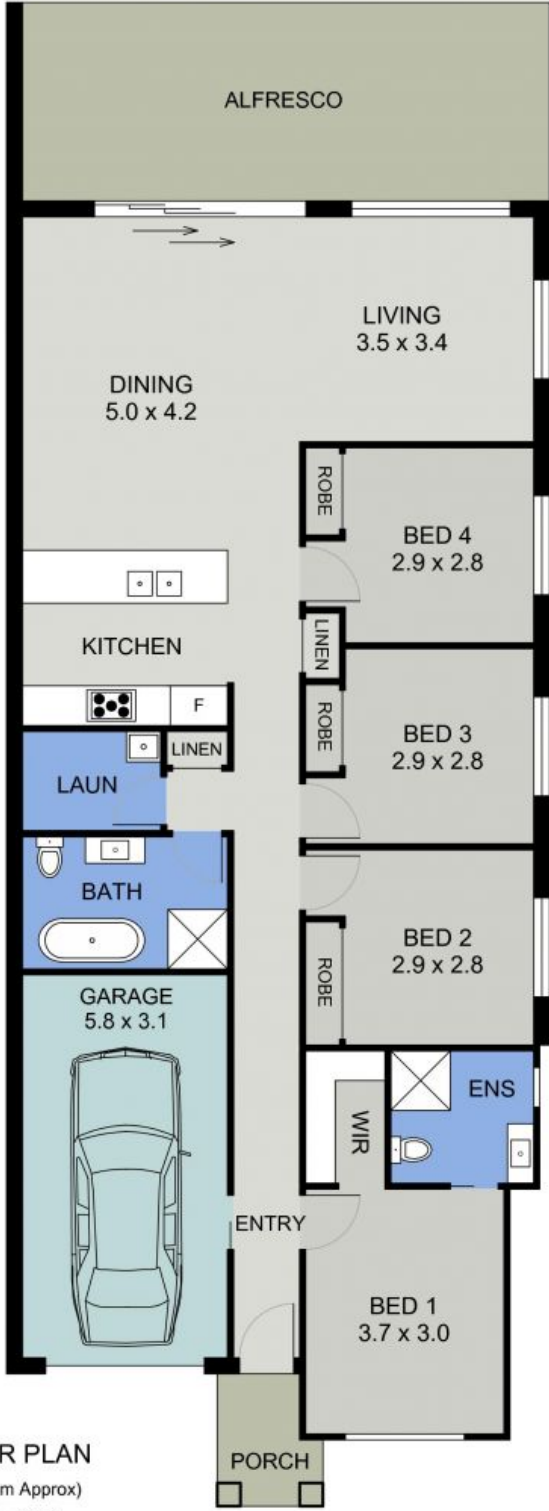

11a Galilee Chase Port Macquarie, NSW

 4  2  1

Brand New Ascot Park Duplex!

Sorry no pets.

Price: \$675 per week

FLOOR PLAN
(189 sq m Approx)
Scale - 1:85

11A GALILEE CHASE
PORT MACQUARIE