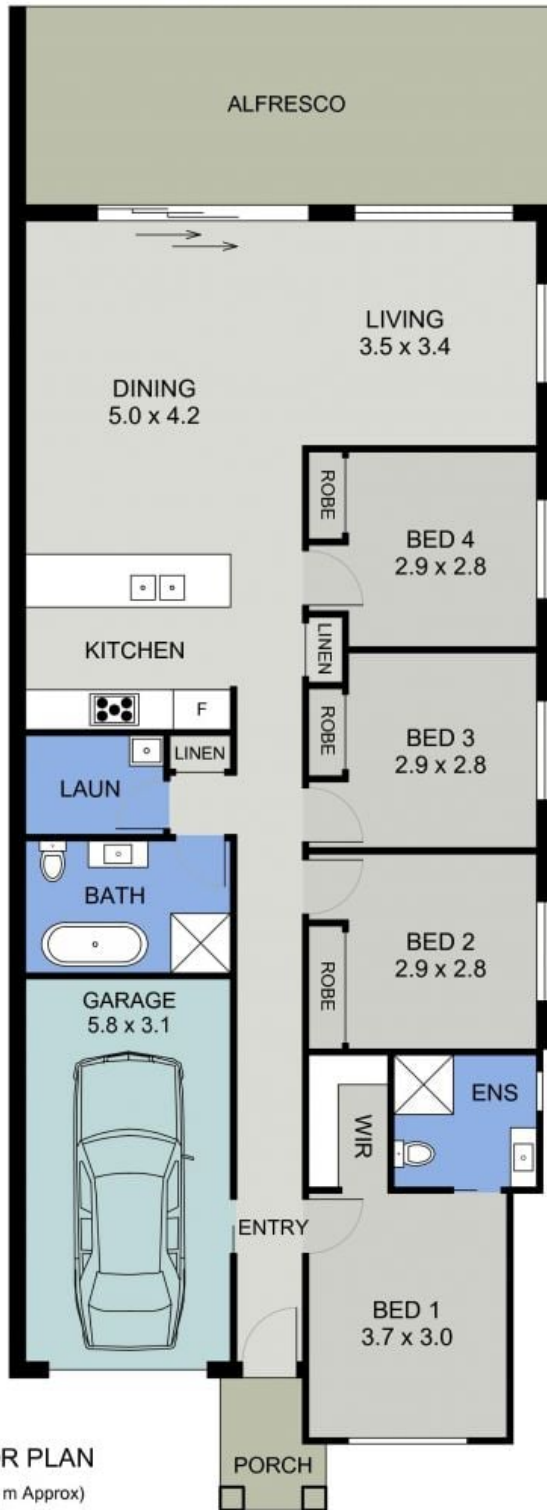

11a Galilee Chase Port Macquarie, NSW

 4  2  1

Brand New Ascot Park Duplex!

Sorry no pets.

Price: \$675 per week

FLOOR PLAN  
(189 sq m Approx)  
Scale - 1:85

11A GALILEE CHASE  
PORT MACQUARIE