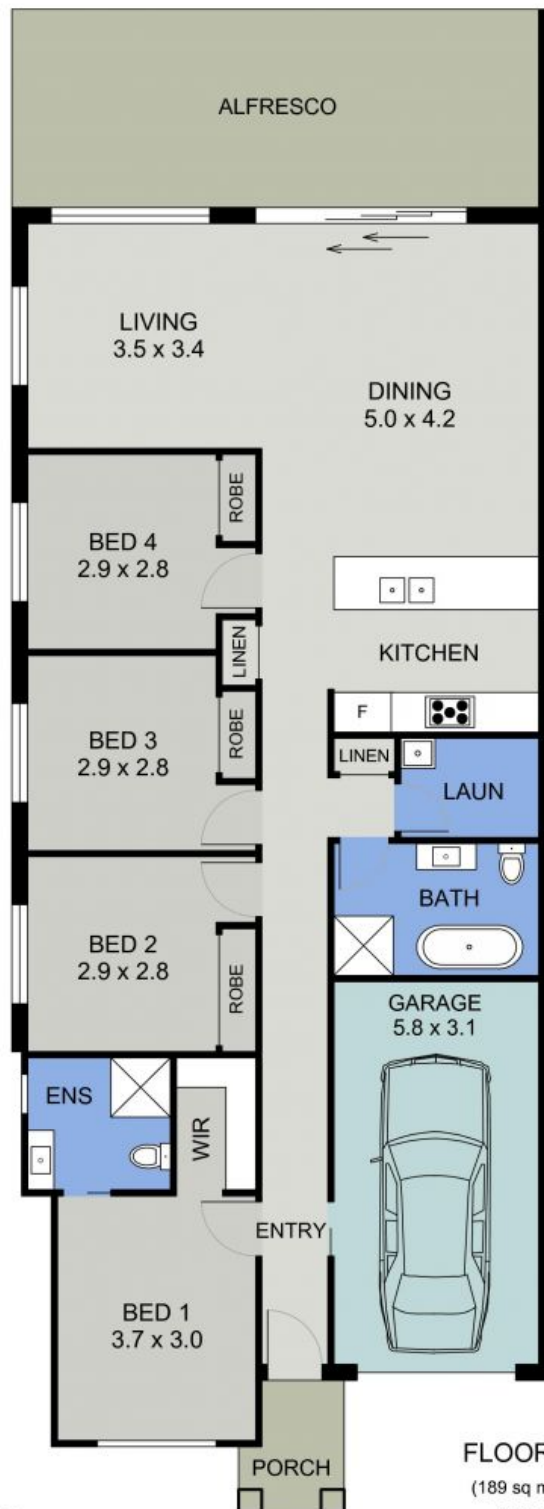

11b Galilee Chase Port Macquarie, NSW

 4  2  1

Brand New Ascot Park Duplex!

Sorry no pets.

Price: \$675 per week

Michael Percival
0404466501

Yolanda Tobin
0418 143 611

11B GALILEE CHASE
PORT MACQUARIE

FLOOR PLAN
(189 sq m Approx)
Scale - 1:85