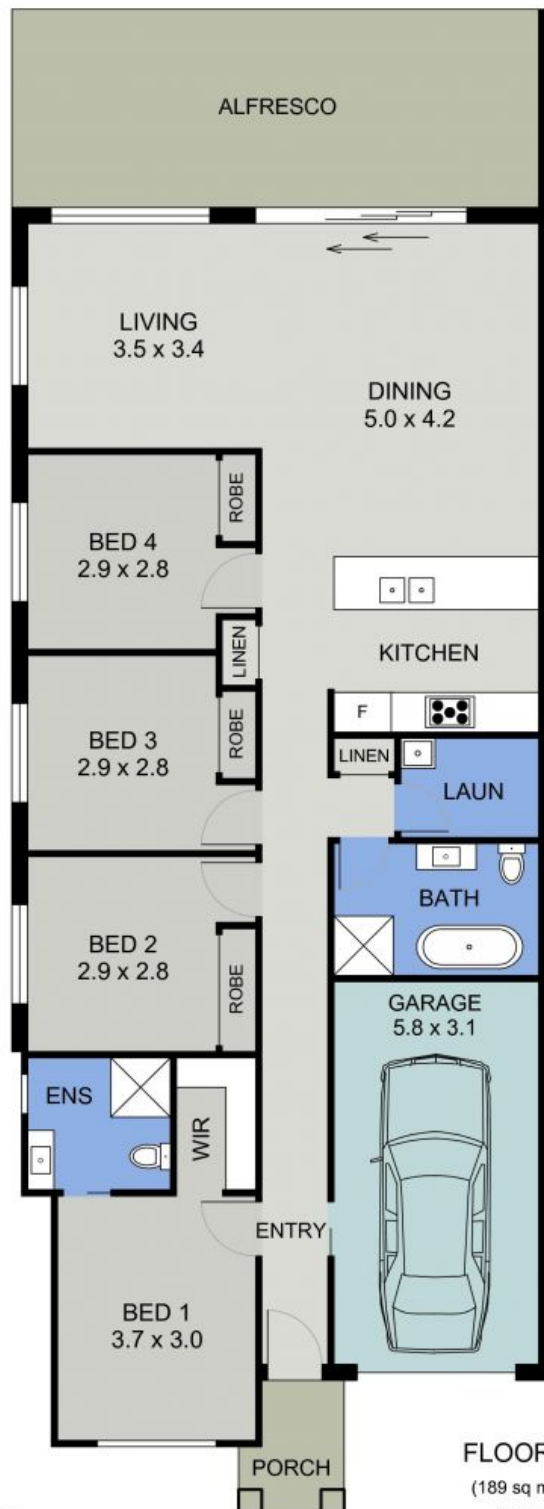

11b Galilee Chase Port Macquarie, NSW

 4  2  1

Brand New Ascot Park Duplex!

Sorry no pets.

Price: \$675 per week

**Michael Percival**  
0404466501

**Yolanda Tobin**  
0418 143 611

11B GALILEE CHASE  
PORT MACQUARIE

FLOOR PLAN  
(189 sq m Approx)  
Scale - 1:85