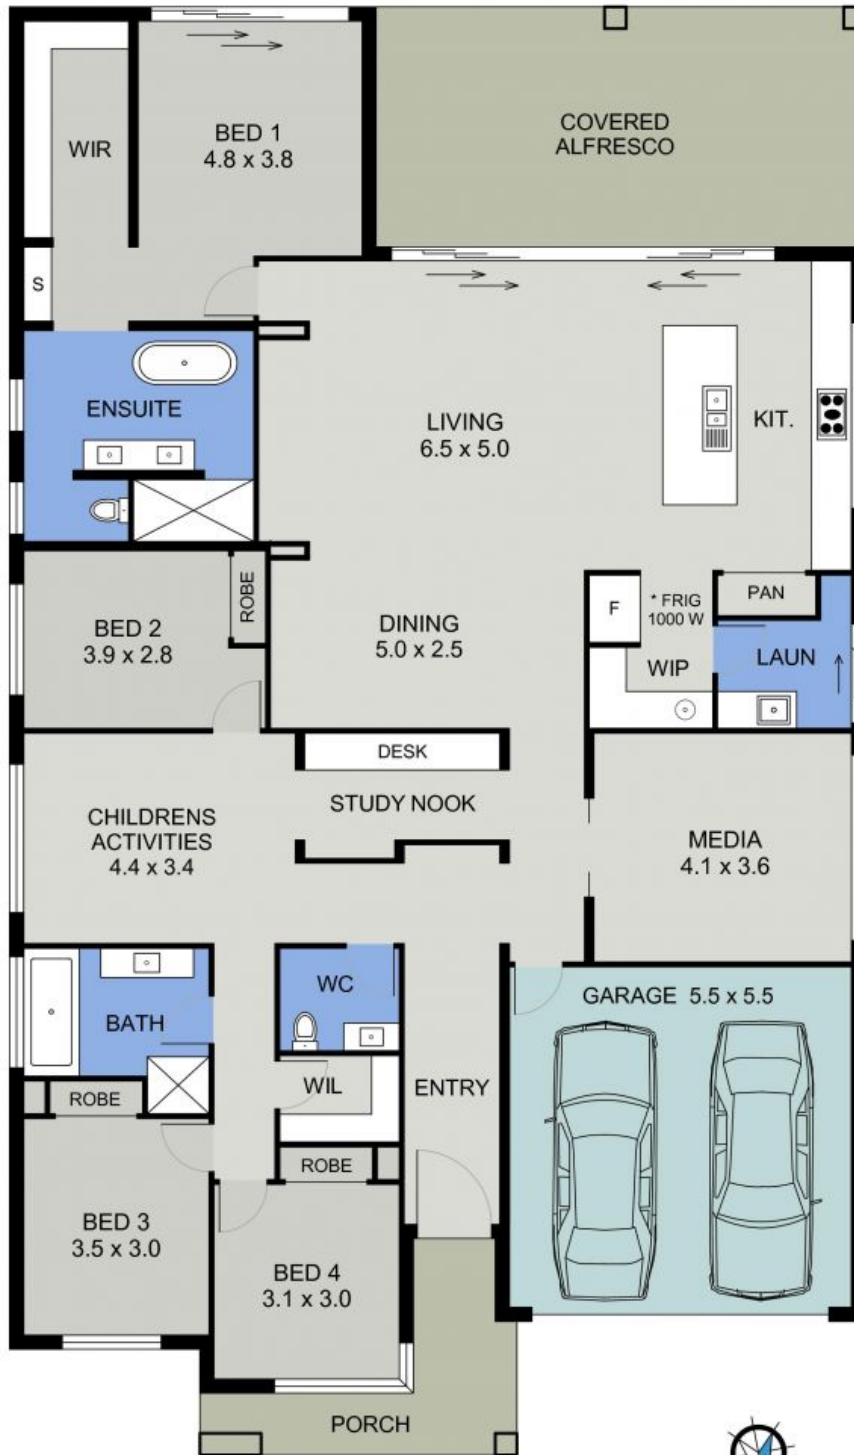

28 PLATYPUS PARADE
LAKE CATHIE

FLOOR PLAN
(266 sq m Approx)
Scale - 1:95